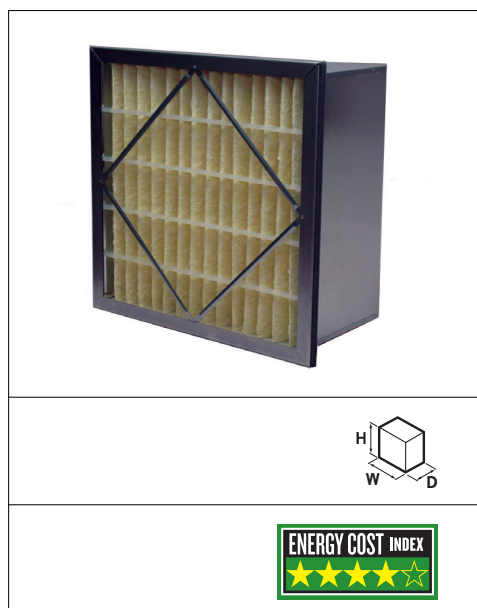

Rigid Filters

Riga-Flo® PH

Advantages

- Supported media unaffected by varying airflow or turbulence
- Microfine high loft media blanket has long life and maintains efficiency throughout the life of the filter
- Includes 1" nominal header for side access or rear access built-up banks

Description: High efficiency supported media box filter with header for side access installations.

Typical applications: Built-up filter banks, rooftops, split systems, free-standing units, package systems and air handlers.

Efficiency: MERV 9, MERV 11, MERV 13, MERV 14 and MERV-A of 9, 11, 13 and 14 respectively.

Media: Microfine glass media in a uniform high loft media blanket with a synthetic micro mesh media backing. (Non-metallic media backing).